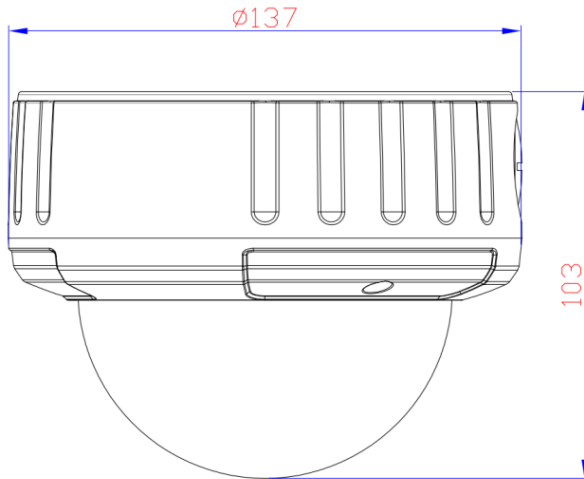

Specification

Camera	
Model	JF-IPC-BAB6380L-IR3-AF
Image Sensor	1/2" 8MP CMOS
Min.illumination	0.01Lux@F1.2(Color)/0.001Lux@F1.2(B/W)
Lens	3.6-10mm
Day/Night	IR CUT
Wide Dynamic Range	DWDR
Max.IR Distance	40m
Video Compression	H.265+/H.265/H.264+/H.264
Multi-streaming	Dual-stream
Frame Rate	4K@15fps/5MP@25fps
Intelligent Video	Tripwire, Intrusion, Missing Object
Compatibility	ONVIF
Interface	
Audio In/Out	1/1
Memory Slot	--
Alarm In/Out	2/1
General	
Ingress Protection	IP66, IK10(optional)
Working Temperature	-20℃~+65℃
Material	Metal
Power	DC12V±10%,PoE

JF-IPC-BAB6380L-IR3-AF

4K Ultra-HD Network Dome Camera

Dimensions

Accessories (optional)

Bracket	Junction Box
PA-BR-W1	PA-BO-C1
	

JF TECH Co.,Ltd.
Headquarters(Hangzhou):
Building 9, Yinhu Innovation Center, Hangzhou, China
Business Center(Shenzhen):
A 7th Floor, Block Sakata 5 Avenue and Chong Hing Times Tower Shenzhen
All Rights Reserved • Specifications subject to change without notice.