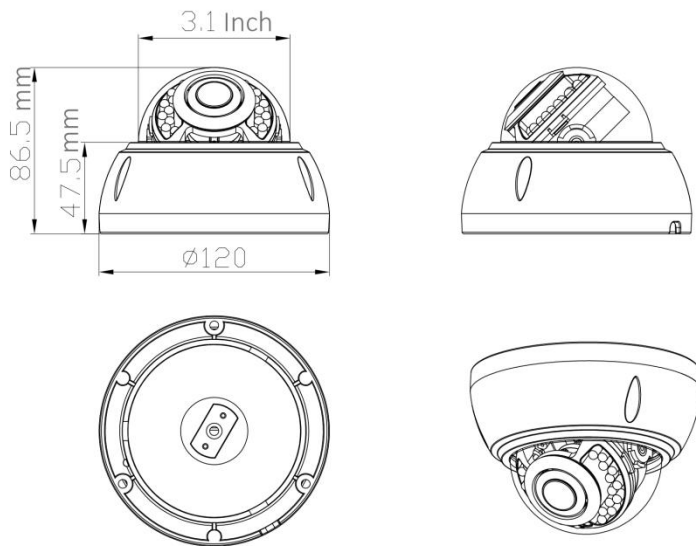

JF-IPC-BM4240-IR2

4MP WDR Network Dome Camera

Dimensions

Accessories (optional)

Bracket	Junction Box
PA-BR-W2	PA-BO-C1

JF TECH Co.,Ltd.

Headquarters(Hangzhou):

Building 9, Yinhu Innovation Center, Hangzhou, China

Business Center(Shenzhen):

A 7th Floor, Block Sakata 5 Avenue and Chong Hing Times Tower Shenzhen

All Rights Reserved • Specifications subject to change without notice.

Website:<http://www.jftech.com>

Tel:+86-0571-23271188

Tel:+86-0755-32898088