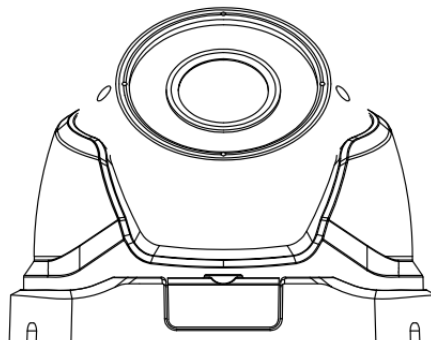

### Specification

Camera	
Model	JF-IPC-HEB2351L-IR3-VF
Image Sensor	1/2.5" 5MP CMOS
Min.illumination	0.01Lux@F1.2(Color)/0.001Lux@F1.2(B/W)
Lens	2.8-12mm
Day/Night	IR CUT
Wide Dynamic Range	DWDR
Max.IR Distance	40m
Video Compression	H.265+/H.265/H.264+/H.264
Multi-streaming	Dual-stream
Frame Rate	5MP@15fps/4MP@25fps
Intelligent Video	Tripwire, Intrusion, Scene Change, Abandoned/MissingObject
Compatibility	ONVIF
Interface	
Audio In/Out	1/1
Memory Slot	--
Alarm In/Out	2/1
General	
Ingress Protection	IP66
Working Temperature	-20℃~+65℃
Material	Metal
Power	DC12V±10%,PoE

## Dimensions