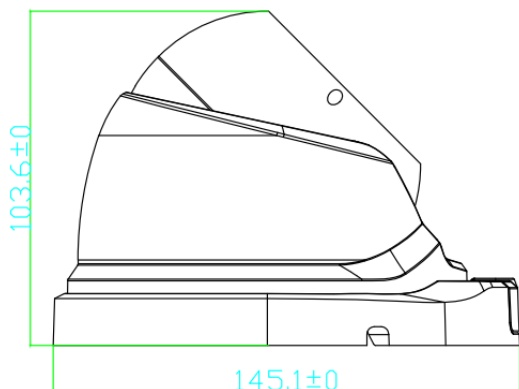

### Specification

Camera	
Model	JF-IPC-HEB2351L-IR3-VF
Image Sensor	1/2.5" 5MP CMOS
Min.illumination	0.01Lux@F1.2(Color)/0.001Lux@F1.2(B/W)
Lens	2.8-12mm
Day/Night	IR CUT
Wide Dynamic Range	DWDR
Max.IR Distance	40m
Video Compression	H.265+/H.265/H.264+/H.264
Multi-streaming	Dual-stream
Frame Rate	5MP@15fps/4MP@25fps
Intelligent Video	Tripwire, Intrusion, Scene Change, Abandoned/MissingObject
Compatibility	ONVIF
Interface	
Audio In/Out	1/1
Memory Slot	--
Alarm In/Out	2/1
General	
Ingress Protection	IP66
Working Temperature	-20℃~+65℃
Material	Metal
Power	DC12V±10%,PoE

## Dimensions