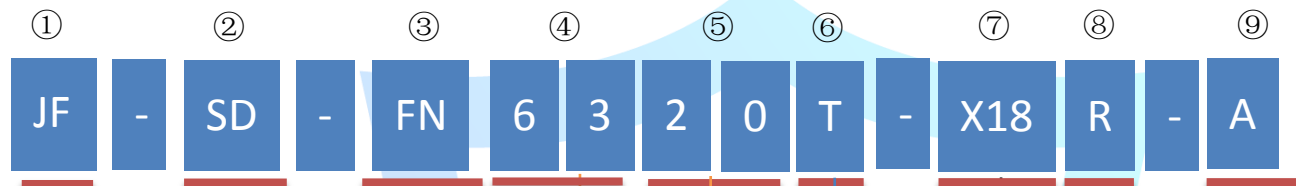

Speed Dome Camera naming rules

Brand identity:
JF (Jufeng)

Speed dome identity

The first letter:
F (High-speed dome) M (Mid-speed dome)
The second letter:
A (Coaxial HD Speed Dome Camera)
N (HD Speed Dome IP Camera)

No.1 :
Size identity:
6/5/4:6、5、4 inch
No.2 :
Sensor Characteristic Identity:
1: General illumination   2: WDR
3: Low-illumination   4: Starlight

Shell identity: we have C、T、M、U, etc.

Define pixels specifications:
10/13/20:100、130、200 Mega pixels
And so on

Eg:
JF-SD-FN6320T-X18R-A:
HD High-Speed Dome IP Camera of JF,6 inch,200 Mega pixels, Low-illumination,T shell,18x optical zoom,Support Audio、Alarm

IR identity:
R (with IR function)
None (without IR function)

Product version identity:
Default:-A
A: add config version (Audio+Alarm)

Magnification identity:
X4:4x optical zoom
X10:10x optical zoom
X18:18x optical zoom
X30:30x optical zoom