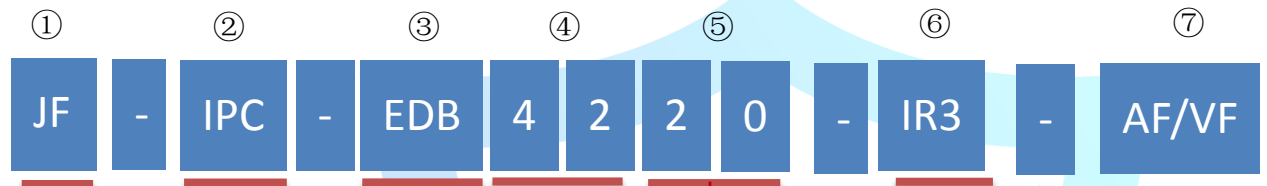

IPC naming rules

Brand identity:
JF (Jufeng)

Prefix of product categories:
IPC (HD IP camera)

Shell classification:
First letter:
A :full -function gun-shaped camera;
B:hemisphere-shaped camera;
E :waterproof gun-shaped camera;
H :conch-shaped camera;
The other letters are used to distinguish the shell under this category.