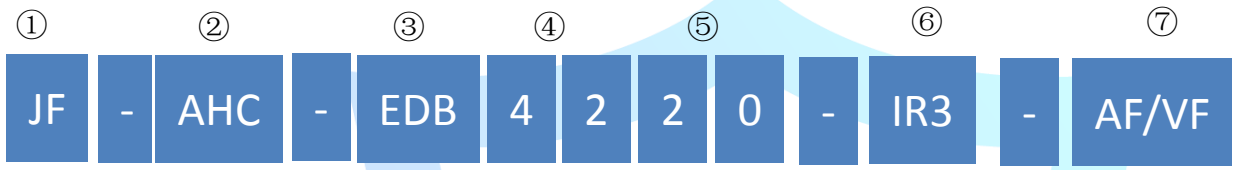

AHC naming rules

Brand identity:
JF (Jufeng)

Prefix of product categories:
AHC (coaxial HD camera)

Shell classification:
First letter:
A (full-function gun-shaped camera);
B(hemisphere-shaped camera);
E (waterproof gun-shaped camera);
H (conch-shaped camera);
The other letters are used to distinguish the shell under this category

No.1:
2: Lite(Economic Level)   3: Four in One
4: Pro(Professional Level)
No.2:
1: General illumination   2: WDR
3: Low-illumination   4: Starlight

Define pixels specifications:
10/13/20:100、130、200 Mega pixels
30/40/50...:300、400、500 Mega pixels

E.g.:
AHC-EDB4220-IR3-VF:
AHC of JF brand, EDB shell, 200 Mega pixels
WDB of Pro series, Manual-focus with
30-40mIR view distance.

Define IR view distance:
IR1:10-20m
IR2:20-30m
IR5:50-60m
And so on

Product version identity:
AF: Auto-focus version
VF: Manual focus version
Other Identifiers: add config version,
reduce config version.