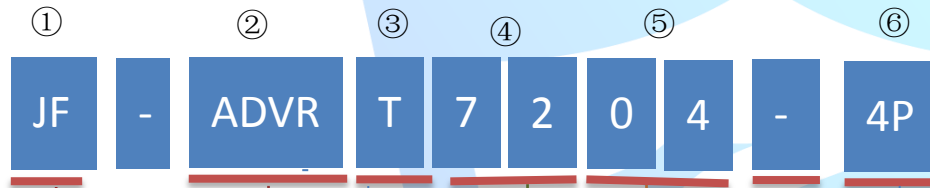

XPOE naming rules

Brand identity: JF (Jufeng)

Prefix of product categories:
ADVR (Five in One coaxial HD video recorder Or XVI POE)

Shell series :
T、 B、 F、 K、

The number of channels:
04、 08、 16、 24、 32、 64

-4P :4ch XPOE
-8P:8ch XPOE
-16:16ch XPOE

Product lines:
No.1:
7:H.264   8:H.265
No.2:
1: 720P   2: 1080P
3: 3M   4:4M
5:5M   8:8M

E.g.:
JF-ADVR-T7204-4P:
T series of JF,H.264,4Ch@1080P XPOE