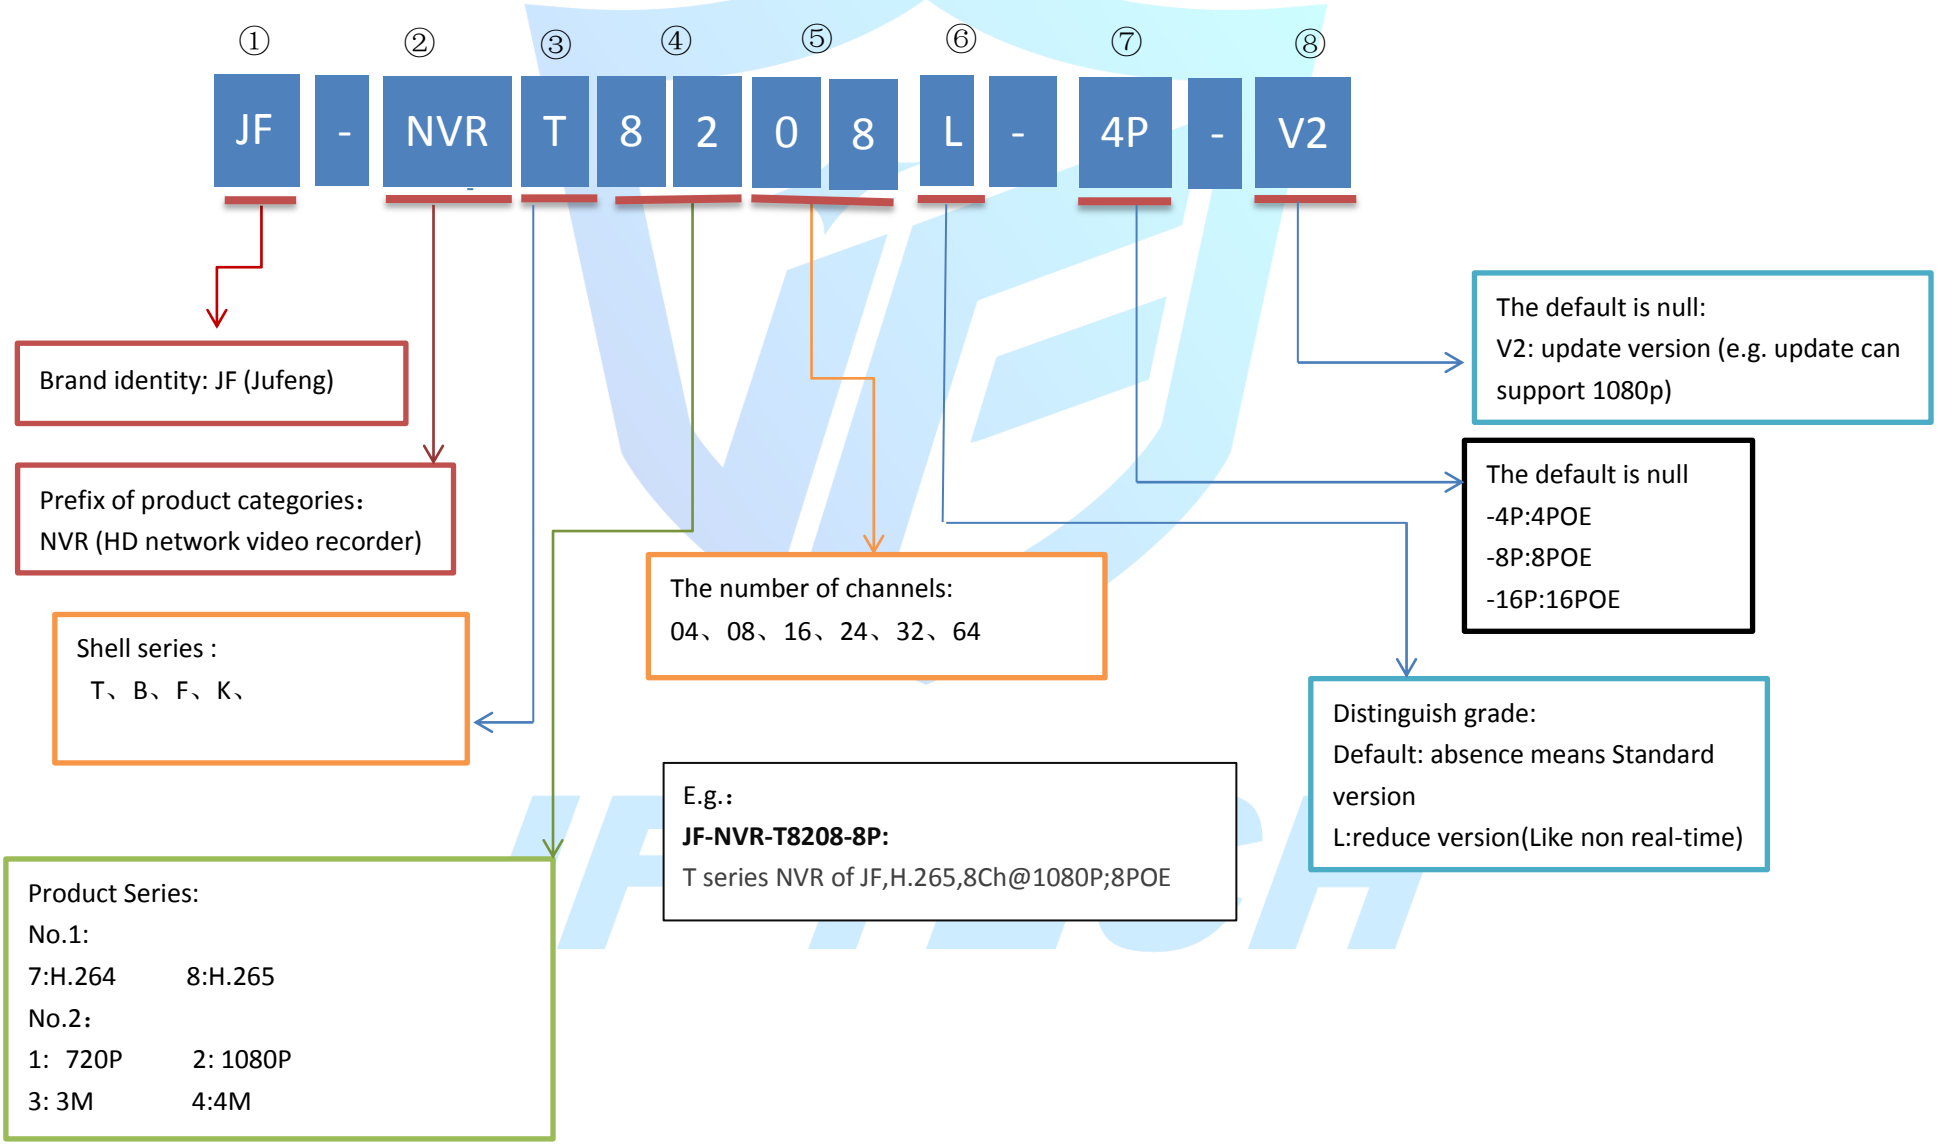

NVR naming rules