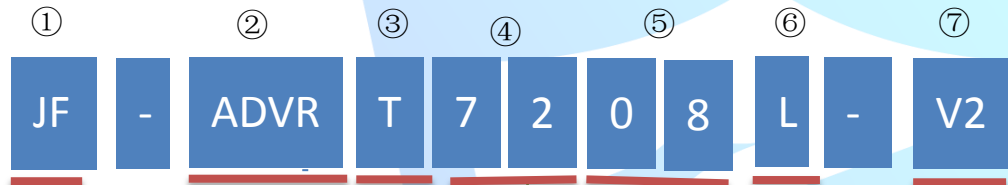

No.1 :
Size identity:
6/5/4:6、5、4 inch
No.2 :
Sensor Characteristic Identity:
1: General illumination 2: WDR
3: Low-illumination 4: Starlight

Shell identity: we have C、T、M、U, etc.

Define pixels specifications:
10/13/20:100、130、200 Mega pixels
And so on

Eg:
JF-SD-FN6320T-X18R-A:
HD High-Speed Dome IP Camera of JF,6 inch,200 Mega pixels, Low-illumination,T shell,18x optical zoom,Support Audio、Alarm

IR identity:
R (with IR function)
None (without IR function)

Product version identity:
Default:-A
A: add config version (Audio+Alarm)

Magnification identity:
X4:4x optical zoom
X10:10x optical zoom
X18:18x optical zoom
X30:30x optical zoom

NVR naming rules

ADVR naming rules