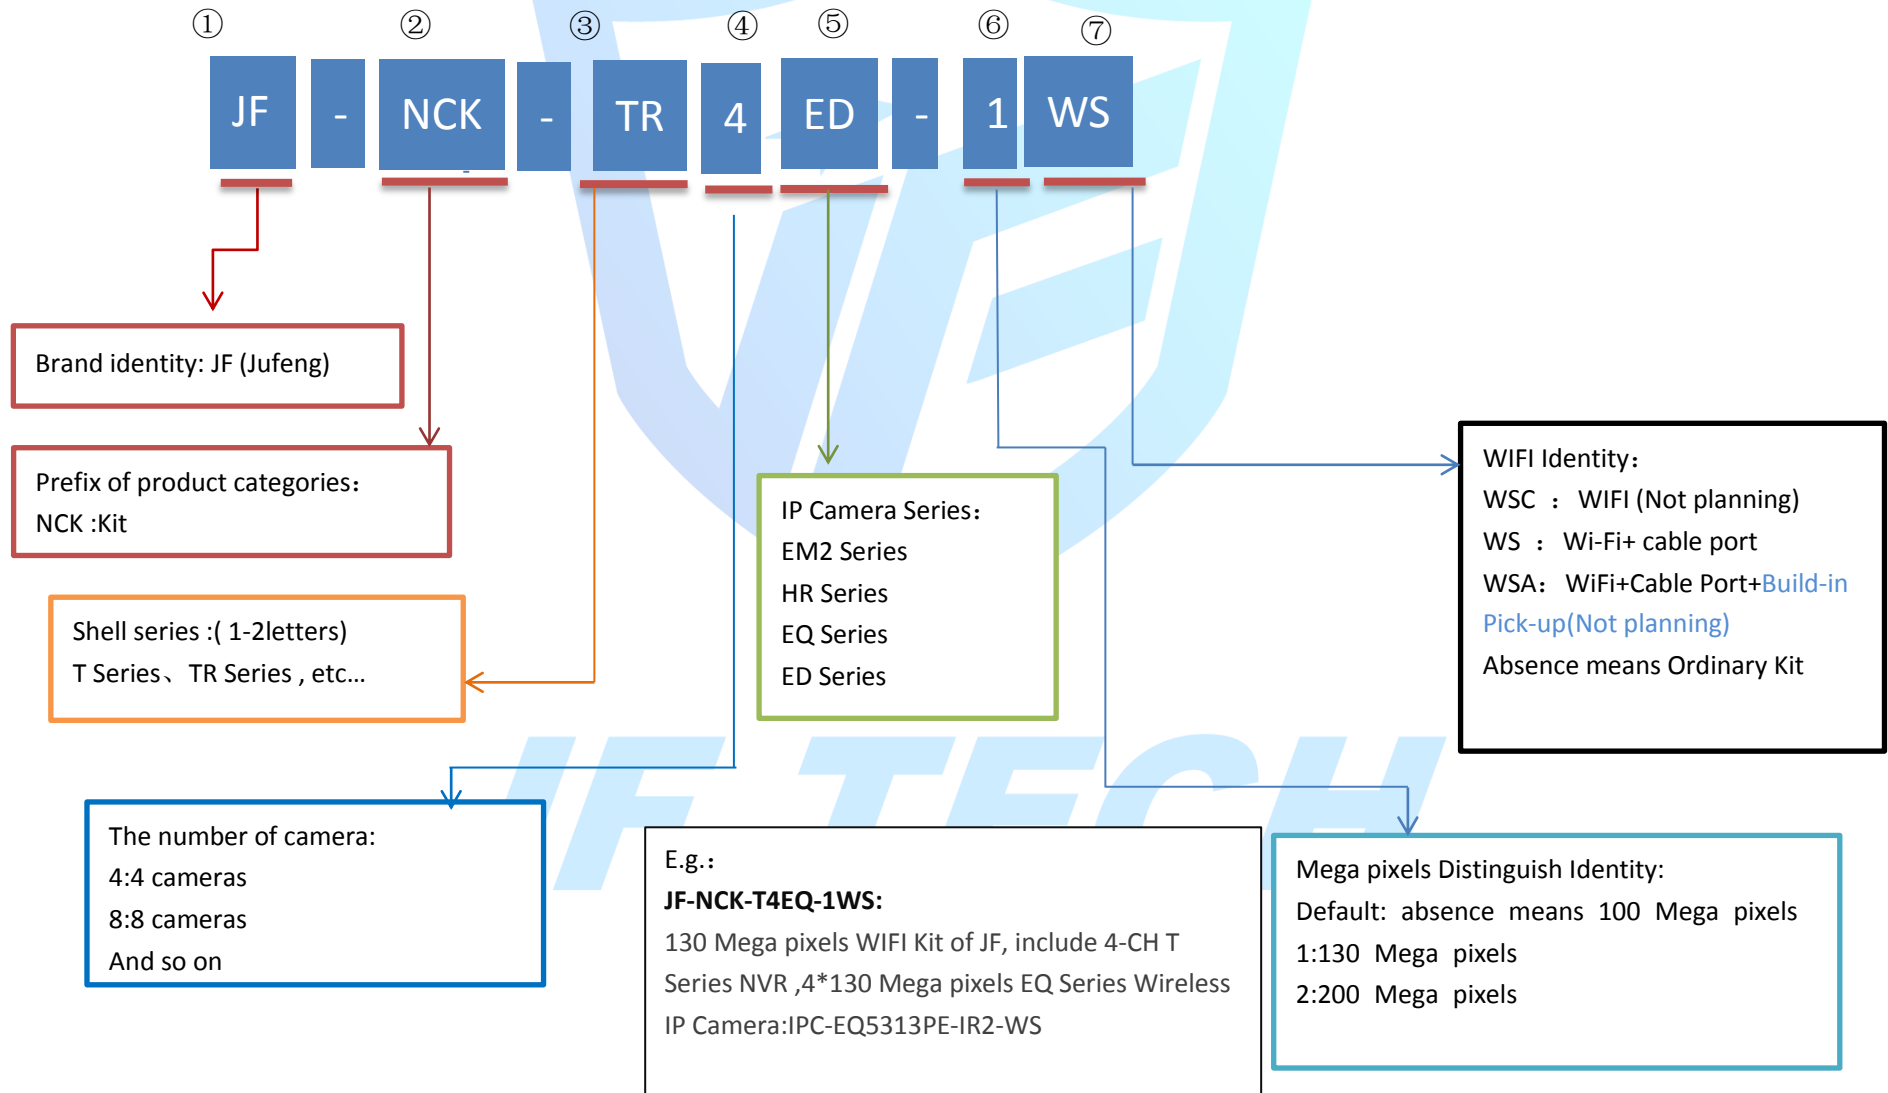

NCK naming rules